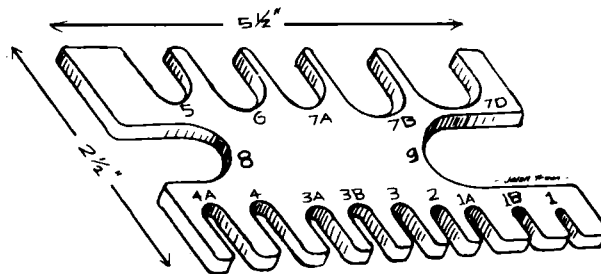

Price List available on request.

Example: 70/2 & 50/2 Nylon, 4-shelf, Black. Loops tied on themselves in square knots. Tethered at 18" intervals to top double support cords. Top loops white, balance black. Webbing 120 meshes high — 25% longer than frame.

Bleitz Wildlife Foundation • 5334 Hollywood Boulevard
 Hollywood CA 90027 • Telephone (213) 463-6636

Rose Wing Measures: 15cm, 30cm, & 60cm rigid tempered steel rules. The 15cm rule is stainless, 19mm wide, graduated ½mm, mm, & cm; 30cm rule is satin chrome finish, 2.5cm wide, graduated ½mm, mm, & cm; 60cm rule is satin chrome finish, 2.9cm wide, graduated ½mm, mm, & cm.

The rules feature a stainless steel "bend-of-wing" fixture secured at right angles to the end of the rule. The fixture is offset to permit tail measurements.

Prices: 15cm rule is \$9.85 ppd. + .45 ins. in U.S.A. (insurance optional)
 30cm rule is \$18.50 ppd. + .45 ins. in U.S.A. (insurance optional)
 60cm rule is \$39.00 insured and ppd.

(Prices subject to change.)

Institutions: Please send payment with order.

Order from: Chris N. Rose, 98 Lopez Road, Cedar Grove, NJ 07009. Allow at least four weeks for shipment.

Leg Gauge: For proper determination of band sizes. Accurately-machined slots correspond to inside diameter of all band sizes from 1 thru 9. The easy-to-use gauge allows pre-selection of correct band, thus eliminating the difficult job of removing improper-fitting bands. Made of durable plastic, 2½" × 5½", with engraved lettering. Price: \$6.00 ppd. in U.S.A.