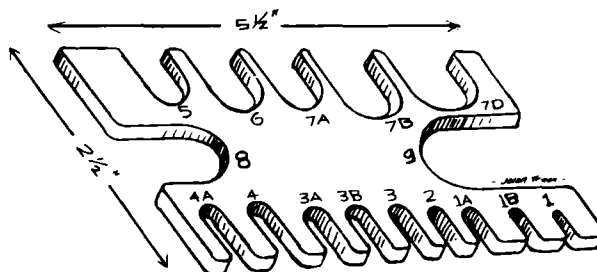

Price List available on request.

Example: 70/2 & 50/2 Nylon, 4-shelf, Black. Loops tied on themselves in square knots. Tethered at 18" intervals to top double support cords. Top loops white, balance black. Webbing 120 meshes high — 25% longer than frame.

Bleitz Wildlife Foundation • 5334 Hollywood Boulevard
 Hollywood CA 90027 • Telephone (213) 463-6636

Rose Wing Measures: 15cm, 30cm, & 60cm rigid tempered steel rules. The 15cm rule is stainless, 19mm wide, graduated ½mm, mm, & cm; 30cm rule is satin chrome finish, 2.5cm wide, graduated ½mm, mm, & cm; 60cm rule is satin chrome finish, 2.9cm wide, graduated ½mm, mm, & cm.

The rules feature a stainless steel "bend-of-wing" fixture secured at right angles to the end of the rule. The fixture is offset to permit tail measurements.

Prices: 15cm rule is \$9.85 ppd. + .45 ins. in U.S.A. (insurance optional)
 30cm rule is \$18.50 ppd. + .45 ins. in U.S.A. (insurance optional)
 60cm rule is \$39.00 insured and ppd.

(Prices subject to change.)

Institutions: Please send payment with order.

Order from: Chris N. Rose, 98 Lopez Road, Cedar Grove, NJ 07009. Allow at least four weeks for shipment.

Leg Gauge: For proper determination of band sizes. Accurately-machined slots correspond to inside diameter of all band sizes from 1 thru 9. The easy-to-use gauge allows pre-selection of correct band, thus eliminating the difficult job of removing improper-fitting bands. Made of durable plastic, 2½" × 5½", with engraved lettering. Price: \$6.00 ppd. in U.S.A.