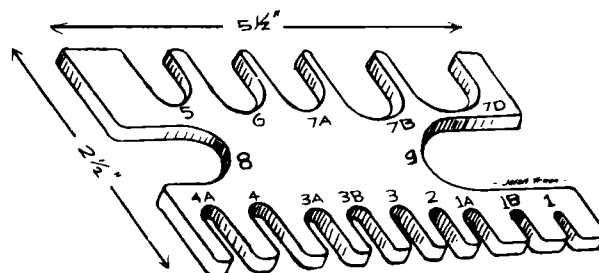

Price List available on request.

Example: 70/2 & 50/2 Nylon, 4-shelf, Black. Loops tied on themselves in square knots. Tethered at 18" intervals to top double support cords. Top loops white, balance black. Webbing 120 meshes high — 25% longer than frame.

Bleitz Wildlife Foundation • 5334 Hollywood Boulevard
 Hollywood CA 90027 • Telephone (213) 463-6636

Rose Wing Measures: 15cm, 30cm, & 60cm rigid tempered steel rules. The 15cm rule is stainless, 19mm wide, graduated ½mm, mm, & cm; 30cm rule is satin chrome finish, 2.5cm wide, graduated ½mm, mm, & cm; 60cm rule is satin chrome finish, 2.9cm wide, graduated ½mm, mm, & cm.

The rules feature a stainless steel "bend-of-wing" fixture secured at right angles to the end of the rule. The fixture is offset to permit tail measurements.

Prices: 15cm rule is \$9.85 ppd. + .45 ins. in U.S.A. (insurance optional)
 30cm rule is \$18.50 ppd. + .45 ins. in U.S.A. (insurance optional)
 60cm rule is \$39.00 insured and ppd.

(Prices subject to change.)

Institutions: Please send payment with order.

Order from: Chris N. Rose, 98 Lopez Road, Cedar Grove, NJ 07009. Allow at least four weeks for shipment.

Leg Gauge: For proper determination of band sizes. Accurately-machined slots correspond to inside diameter of all band sizes from 1 thru 9. The easy-to-use gauge allows pre-selection of correct band, thus eliminating the difficult job of removing improper-fitting bands. Made of durable plastic, 2½" × 5½", with engraved lettering. Price: \$6.00 ppd. in U.S.A.