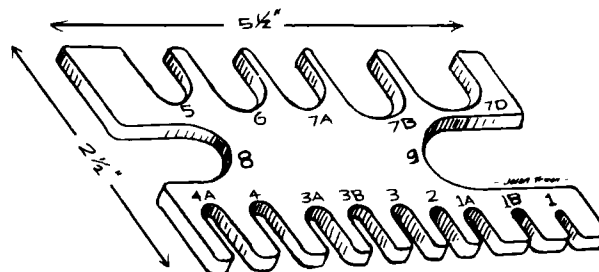

### Price List available on request.

**Example:** 70/2 & 50/2 Nylon, 4-shelf, Black. Loops tied on themselves in square knots. Tethered at 18" intervals to top double support cords. Top loops white, balance black. Webbing 120 meshes high — 25% longer than frame.

Bleitz Wildlife Foundation • 5334 Hollywood Boulevard  
 Hollywood CA 90027 • Telephone (213) 463-6636

**Rose-Wing Measure:** 15cm, 30cm, & 60cm **rigid tempered steel rules.** The 15cm rule is stainless, rigid, 19mm wide, graduated ½mm, mm & cm. 30cm rule is satin chrome finish, 12.7mm wide, graduated ½mm, mm & cm; 60cm rule is satin chrome finish, 12.9mm wide graduated ½mm, mm & cm.

The rules feature a stainless steel "bend-of-wing" fixture secured at right angles to the end of the rule. The fixture is "off-set" to permit tail measurements.

Price: 15cm rule is \$ 9.85 ppd. + .45 ins. in U.S.A. (insurance optional)  
 30cm rule is \$18.50 ppd. + .45 in U.S.A. (insurance optional)  
 60cm rule is \$39.00 insured and pp.  
 (Prices subject to change.)

**Institutions: Please send payment with order.**

Order from: Chris N. Rose, 98 Lopez Road, Cedar Grove, NJ 07009. Allow at least four weeks for shipment.

**Leg Guage:** For proper determination of band sizes. Accurately-machined slots correspond to inside diameter of all band sizes from 1 thru 9. The easy-to-use guage allows pre-selection of correct band, thus eliminating the difficult job of removing improper-fitting bands. Made of durable plastic, 2½" × 5½", with engraved lettering. Price: \$6.00 ppd. in U.S.A.