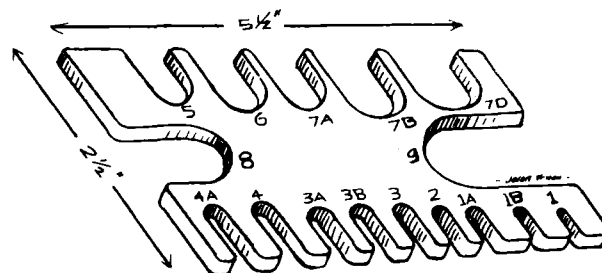

**Wing Measure:** 15cm, 30 cm & 60 cm **tempered steel rules.** The 15cm rule is stainless, rigid, 19mm wide, graduated ½mm, mm & cm. 30cm rule is satin chrome finish, 12.7mm wide, graduated ½mm, mm & cm; 60 cm rule is satin chrome finish, 12.9 mm wide graduated ½ mm, mm & cm.

Both rules feature a stainless steel "bend-of-wing" fixture secured at right angles to the end of the rule. The fixture is "off-set" to permit accurate tail measurements.

Price: 15 cm rule is \$9.85 ppd. + .55 ins. in U.S.A.  
 30 cm rule is \$18.50 ppd. + .55 ins. in U.S.A.  
 60 cm rule is \$39.00 insured and pp.  
 (Prices subject to change.)

**Institutions: Send payment with order.**

Special Order on **60 cm** wing measure.

Allow at least four weeks for shipment.

Order from: Chris N. Rose, 98 Lopez Road, Cedar Grove, NJ 07009.

**Leg Guage:** For proper determination of band sizes. Accurately-machined slots correspond to inside diameter of all band sizes from 1 thru 9. The easy-to-use guage allows pre-selection of correct band, thus eliminating the difficult job of removing improper-fitting bands. Made of durable plastic, 2½ x 5½, with engraved lettering. Price: \$6.00 ppd. in U.S.A.