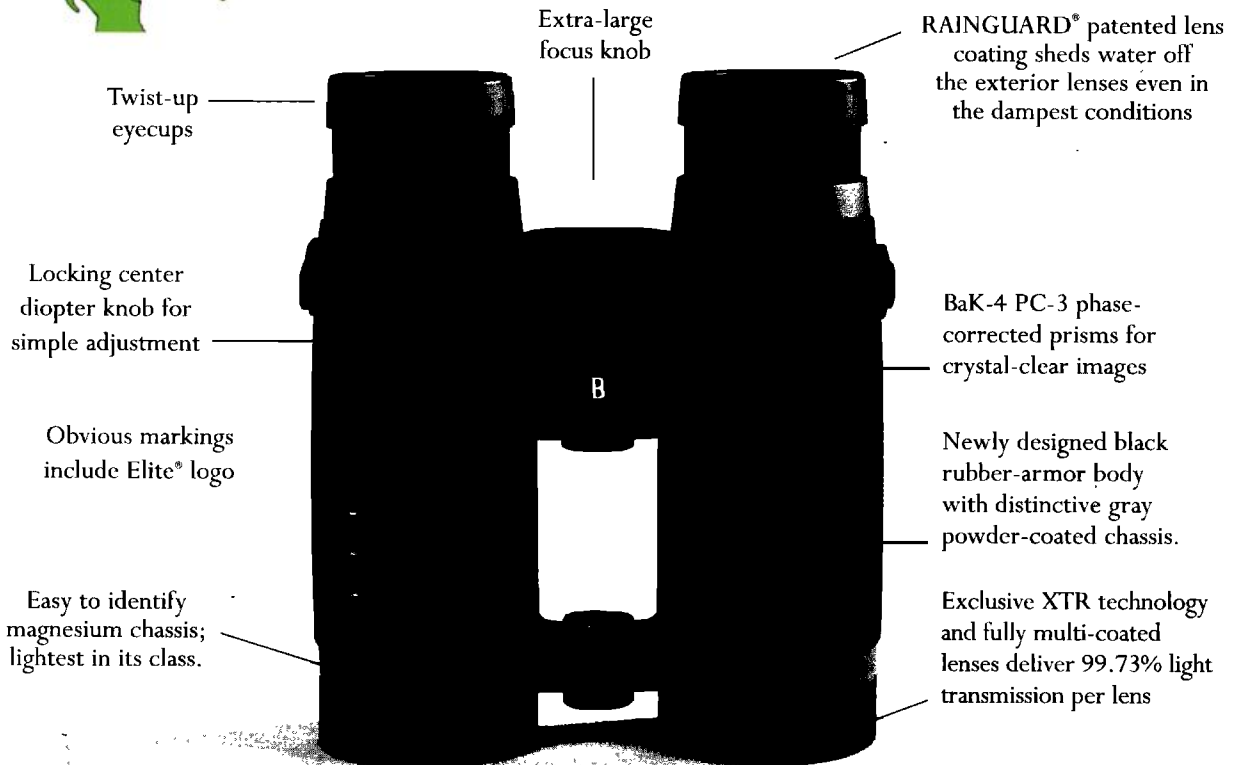

## Elite® Bino

*coolestnewus binoculusis*

Height: 5.5"; Width: 5"; Weight: 23.0 oz.

Newly discovered species. Widespread among the most demanding birders. Unmistakable: Lens and prism surfaces fully multi-coated with XTR™ – an exclusive new compound that delivers outstanding color fidelity and extraordinary brightness. High-barium BaK 4 phase-corrected roof prisms also distinctive. Known also for an outstanding ability to resist scratches and scrapes with rubber-armored chassis and electrostatic powder coating. Body always black with platinum color banding. Many specific characteristics set it apart from others similar in appearance, including: O-ring sealed waterproof/dustproof/fogproof, hydrophobic construction, Rainguard® exterior lens coating and handsome, lightweight magnesium chassis. Also identifiable by locking center diopter adjustment knob. Voice: Song, a repeated series of clear, sweet whistled phrases, "Oooh, I love my new Elite binoculars."

JUVENILE  
8x43 in size

Identical to adults;  
except in magnification

ADULT  
10x43 in size

For more information and complete specifications on the new Elites, visit your local optics retailer or log on to: [www.bushnell.com](http://www.bushnell.com)