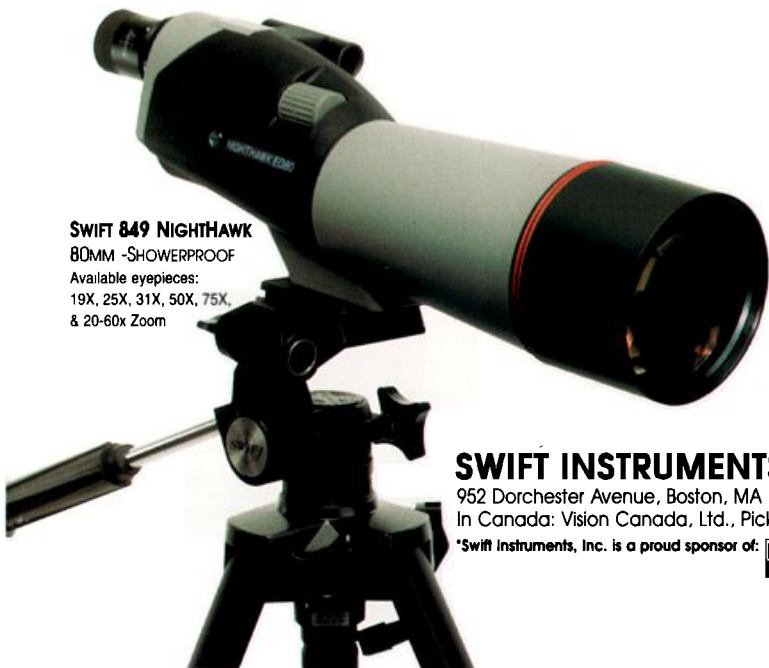

**SWIFT 825R EAGLET**  
7X,36 - 20.6 oz.  
Armored, Waterproof  
Close focus 5.9 ft.  
Kellner ocular system.  
Ideal for smaller hands.

**SWIFT 828 VICEROY**  
10X,42 - 23 oz.  
Armored, Waterproof  
Click-stop adjusting  
Close focus 6.0 ft

**SWIFT 849 NIGHTHAWK**  
80MM -SHOWERPROOF  
Available eyepieces:  
19X, 25X, 31X, 50X, 75X,  
& 20-60x Zoom