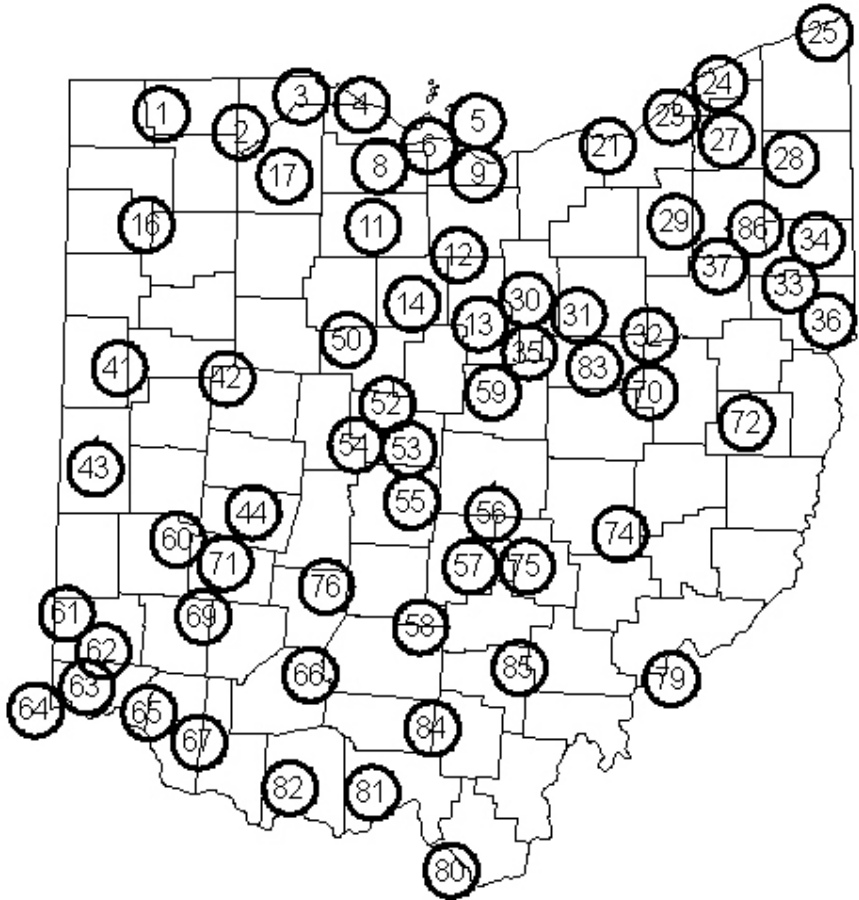

# THE CHRISTMAS BIRD COUNTS REPORT

By Ned Keller

This year's report includes data from 65 count circles, all of which were official Audubon counts. We welcome two new counts in this year's report, Fayette County and Tri-Reservoir. Statewide, we found 171 species this year, all of which were found on count days (there were no additional count week species). This is by far the largest number of species in recent years, and may represent an all-time high.

Contributing to the high count were 28 species which were reported from only a single count circle this year. Most of them were reports of a single bird: Blue-winged Teal (Dayton), Long-tailed Duck (Ashtabula), Ruffed Grouse (Hock-

Nelson's Sparrow (Ragersville), Lincoln's Sparrow (Columbus), Harris's Sparrow (Ashland), Dickcissel (Caesar Creek/Spring Valley) and Yellow-headed Blackbird (Toledo, 2 birds).

Eleven species were found in all 65 circles: Canada Goose, Mallard, Mourning Dove, Red-bellied Woodpecker, Downy Woodpecker, Blue Jay, American Crow, White-breasted Nuthatch, European Starling, Northern Cardinal and American Goldfinch. We extend our congratulations to one of the new counts, Fayette County, for seeing zero House Sparrows.

In last year's report, I predicted that Toledo would have a tough time topping their species total of 108. Well, they did – they found 110 species this year. That was the only circle to break 100, though. More typical high counts in the nineties were 96 in Ragersville, 95 in Cincinnati, and 91 in Western Hamilton County. Cuyahoga Valley