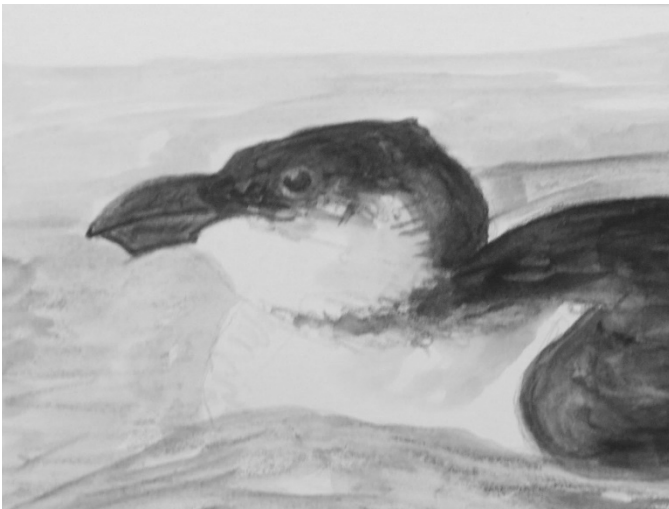

Dovekie field sketch by Diane Ford

Charcoal and watercolor. Assateague Island, Worcester County, Maryland, February 2012.

Razorbill field sketch by Diane Ford

Watercolor and graphite pencil. Ocean City Inlet, Worcester County, Maryland, 15 February 2015.