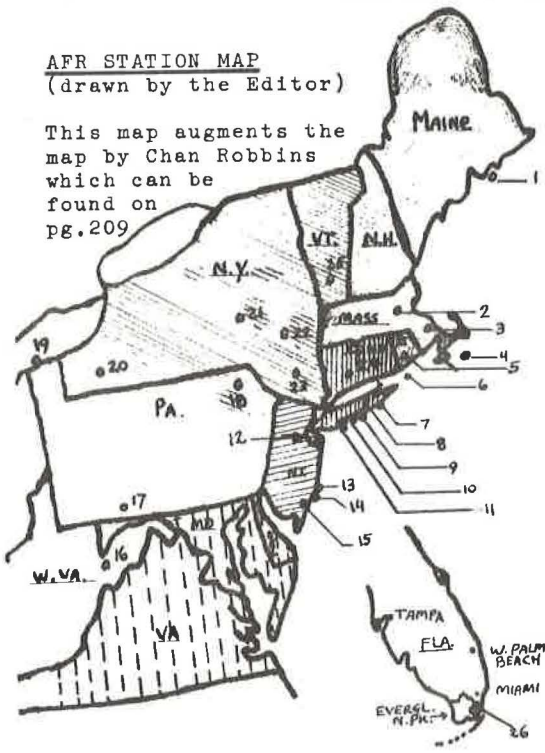

AFR STATION MAP
(drawn by the Editor)

This map augments the map by Chan Robbins which can be found on pg.209

LEGEND

1. Mount Desert, Me.
Mrs. Patterson
2. Lincoln, Mass.
Mrs. Howard
3. Manomet Bird Obs, Mass.
Mrs. Anderson (dir.)
4. Nantucket Island, Mass.
Mrs. Andrews
5. (island:) Martha's Vineyard
Miss Meleney [Mass.
(mainland:) Kingston, R.I.
Dr. Kraus
6. Block Island, R.I.
Mrs. Lapham
7. Tiana Beach, L.I., N.Y.
LeRoy Wilcox
8. Manorville, L.I., N.Y.
Gilbert Raynor
9. Brookhaven, L.I., N.Y.
Dennis Puleston
10. Fire Island Research Sta, NY
Dr. Paul A. Buckley (dir.)
11. J.F.K. Memorial Wildlife Ref.
Anthony J. Lauro
12. Sandy Hook State Park, N.J.
D. Corkran & W. Kennison
13. Island Beach State Park, NJ
Katherine Price (dir.)
14. Ship Bottom, N.J.
Mrs. Roger Foy
15. Marledor Sanctuary, N.J.
Mr. & Mrs. Schmid
16. Allegheny Front Mtn., W.Va.
George A. Hall (dir.)
17. Powdermill Nature Res., Pa.
Dr. K.C. Parkes et al
19. Presque Isle State Pk, Pa.
Ronald Leberman
21. Salisbury, N.Y.
Leroy Stegeman
23. Ellenville, N.Y.
Mrs. Valerie Freer
25. So. Londonderry, Vt.
Mrs. Betty Downs