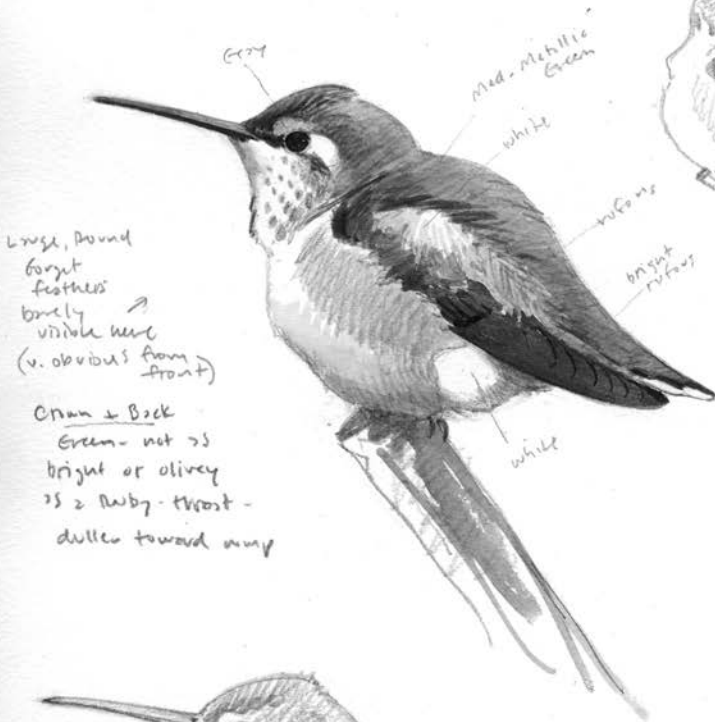

Bird Observer

VOLUME 31, NUMBER 2

APRIL 2003

Large, round
gorget
feathers
barely
visible here
(v. obvious from
front)

Crown + Back
Green - not as
bright or olivey
as Ruby-throat -
duller toward wing

← wings appear dark
here in dull light
(often appear paler)

Pale Olive Back
+ Rump

Bright white
spots on tail
feather tips
bordered in
black

Rufous at base
of tail barely
visible here,
but obvious
when bird shows
tail at the
feeder

Under tail coverts
pale buffy
orange

Strong white
bar extends
backward +
downward
from eye,
bordered below
by dark
(auricular)

pattern very
strong and
obvious at
times, other
times very
faint

Bill
slightly
curved

Sitting in top
bare branches of
Eucalyptus Bush